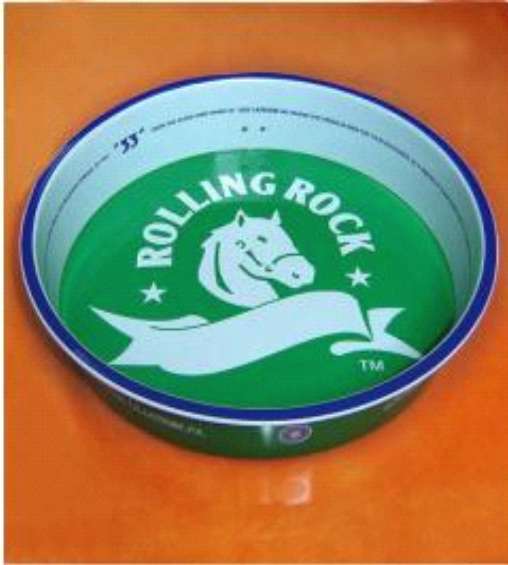

SMG-U032

Home > Special-shaped Cans > SMG-U032

Product description:

- 1)Material: stainless steel
- 2)Unique design, horse printing on bottom
- 3)It's light and can be easily to take anywhere
- 4)Quality is good and price is competitive
- 5)Customer's design are acceptable